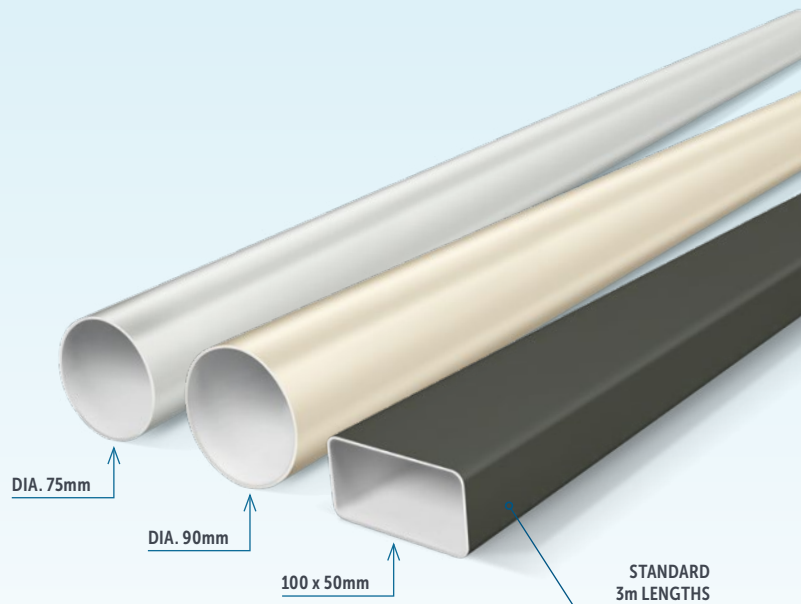

Stratco colour PVC downpipes are sturdy:

- 100 times more scratch resistant than painted PVC
- 50 times more scratch resistant than painted steel
- PVC is extremely tough and long-lasting
- Requires little maintenance and won't rust
- Resists impacts - won't dent like painted steel downpipes.

REDUCED COST & COMPLEXITY

PVC downpipes are easy to join and require no expert trades - simply prime and glue. They are designed to integrate seamlessly with stormwater systems without any additional adaptors.

The attractive high gloss colour finish means you won't need to call the painter back to paint the downpipes.

PROVIDES PEACE OF MIND

Stratco PVC downpipes provide a complete system with all the components you need to complete the job. All components are manufactured to the highest quality by Stratco, a leader in the roofing, gutter and downpipe industry. Stratco PVC downpipe is manufactured right here in Australia and by special order Stratco can produce lengths up to 6m.

COLOUR CHOICE

PVC downpipe system components are available in a choice of Off White, Smooth Cream, Merino, Slate Grey or Gun Metal Grey to match popular patio and housing finishes.

"Coloured PVC downpipe has a timeless appeal combined with strength & versatility"