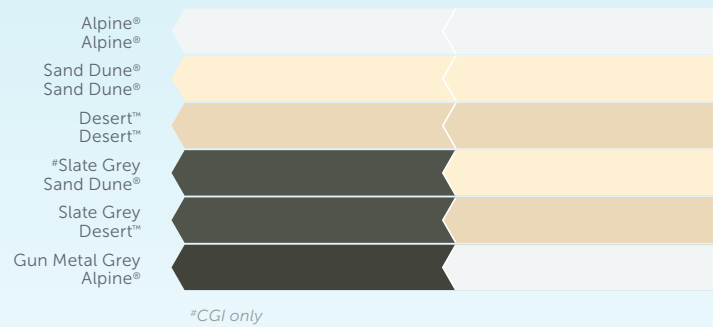

**YOU BRING THE DREAM
WE'LL BRING THE
How To.**

STRATCO
OUTBACK®
VERANDAHS • PATIOS • CARPORTS • SUNROOF

STRATCO OUTBACK® COLOUR CHART
SOUTH AUSTRALIA

COLOUR SELECTION GUIDE

CGI COLOUR ROOFING

SINGLE SIDED

OUTBACK® DECK & CGI

DOUBLE SIDED*

COOLDEK® ROOFING

OUTBACK® FRAMING

NOTE: Sylvanite has a slight price premium due to it having a metallic paint finish.

« SCAN THIS QR CODE TO FIND A STRATCO NEAR YOU

1300 155 155
stratco.com.au