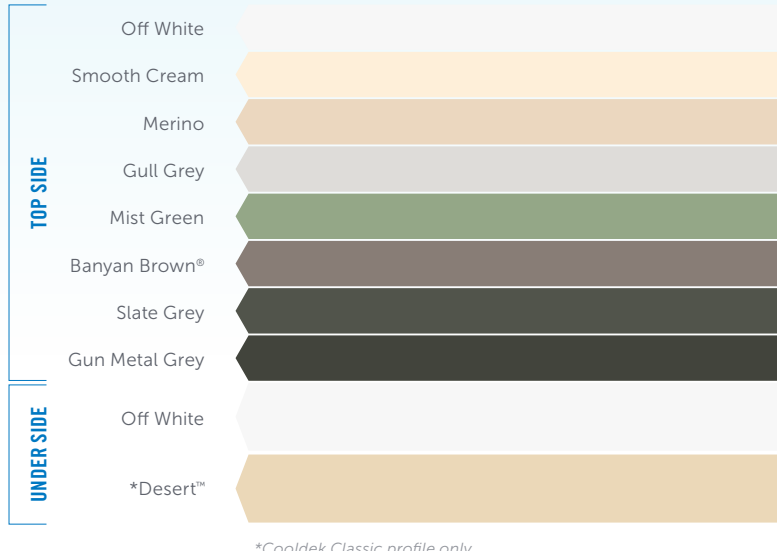

**YOU BRING THE DREAM
WE'LL BRING THE
How To.**

STRATCO
OUTBACK®
VERANDAHS • PATIOS • CARPORTS • SUNROOF

STRATCO OUTBACK® COLOUR CHART
SOUTH AUSTRALIA

COLOUR SELECTION GUIDE

CGI COLOUR ROOFING

SINGLE SIDED

OUTBACK® DECK & CGI

DOUBLE SIDED*

COOLDEK® ROOFING

OUTBACK® FRAMING

NOTE: Sylvanite has a slight price premium due to it having a metallic paint finish.

« SCAN THIS QR CODE TO FIND A STRATCO NEAR YOU

1300 155 155
stratco.com.au