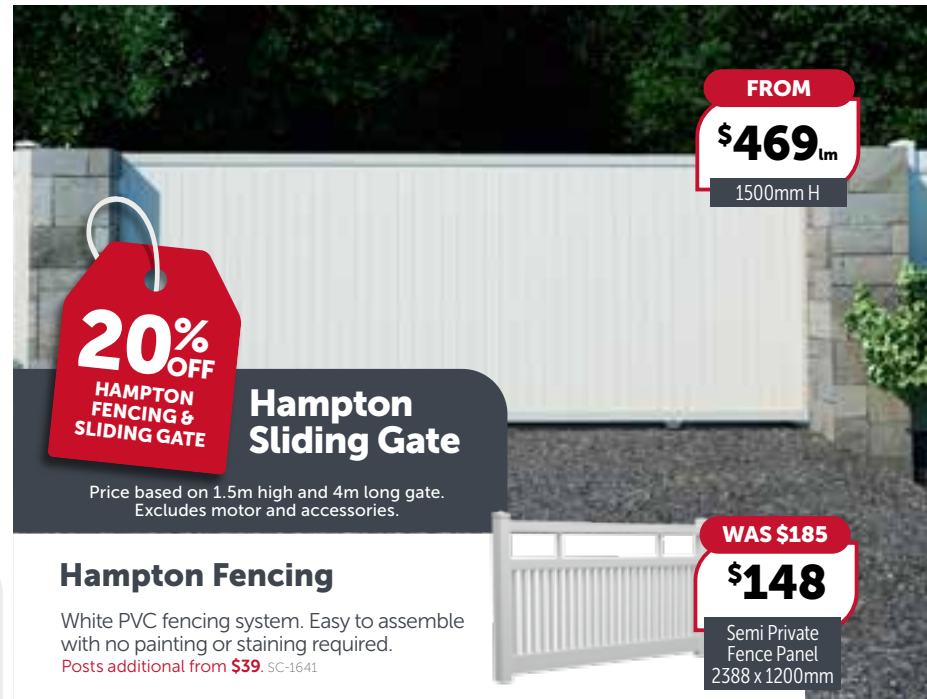

Aluminium **Blade** Fencing

FROM
$469_{lm}
1500mm H

20% OFF
HAMPTON FENCING & SLIDING GATE

Hampton Sliding Gate

Price based on 1.5m high and 4m long gate. Excludes motor and accessories.

Hampton Fencing

White PVC fencing system. Easy to assemble with no painting or staining required. Posts additional from $39. SC-1641

WAS $185
$148
Semi Private Fence Panel 2388 x 1200mm