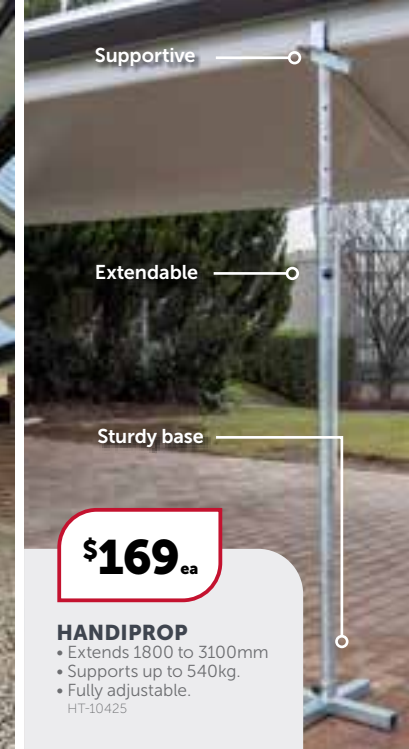

Supportive

Extendable

Sturdy base

$169
ea

HANDIPROP

- Extends 1800 to 3100mm
- Supports up to 540kg.
- Fully adjustable.

HT-10425

2000
$26⁹⁵
1.8m Length