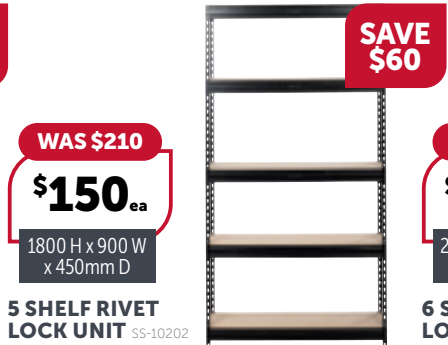

WAS $379
$250^{ea}
1830 H x 600 D
x 1800mm W
**3 SHELF HEAVY DUTY
SHELF UNIT** SS-10359
• 4 Shelf WAS $356 NOW $300. SS-10356

**SAVE
$129**