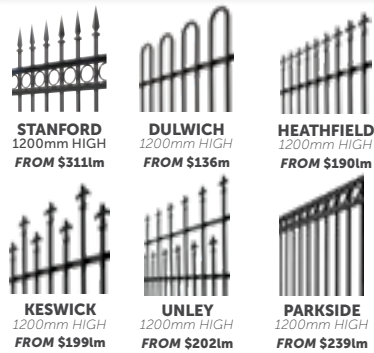

Aluminium **Blade** Fencing

Welded Aluminium Panels

- Low maintenance, strong and durable.
- Full range of premium powder coat colours available.
- Standard heights of 1200mm, 1500mm, 1800mm and 2400mm.
- Pedestrian, double entry swing and sliding gates available.

HFPA****

FROM
\$177_{lm}
Malvern

Heritage Fencing

Stratco Heritage Fencing is an extension to the home that imparts a unique sense of **Quality and Style**.

FENCING STYLES AVAILABLE

STANFORD
1200mm HIGH
FROM \$311_{lm}

DULWICH
1200mm HIGH
FROM \$136_m

HEATHFIELD
1200mm HIGH
FROM \$190_{lm}

KESWICK
1200mm HIGH
FROM \$199_{lm}

UNLEY
1200mm HIGH
FROM \$202_{lm}

PARKSIDE
1200mm HIGH
FROM \$239_{lm}

Heathfield Sliding Gate

Stratco Heritage Fencing is designed for style and will suit any type of home, from classic to modern.