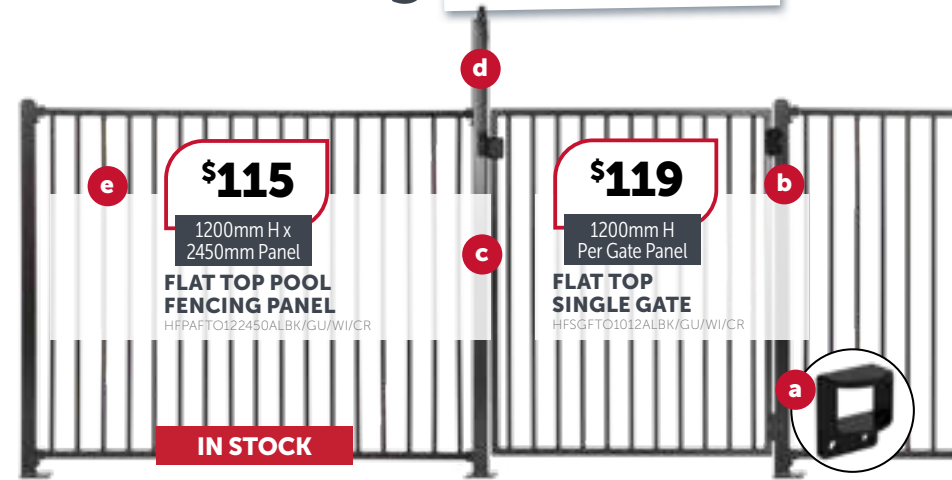

We're here for your Pool Fencing **PROJECTS**

$115

1200mm H x 2450mm Panel
FLAT TOP POOL FENCING PANEL
HFPAF10122450ALBK/GU/WI/CR

$119

1200mm H Per Gate Panel
FLAT TOP SINGLE GATE
HFSGFT01012ALBK/GU/WI/CR

IN STOCK

a. BRACKETS 4 PACK **$8.95** **b.** POST WITH BASE PLATE 1300MM **$36.50**
c. POST WITH BASE PLATE 1600MM POST **$46.50** **d.** TRIO GATE KIT TOP PULL AND HINGES **$79.99** SC-2434 Plain Posts 1800mm **$29.95** and 2100mm **$39.95** also available

Ezi-Slat Fencing

2.4M FROM

$36⁹⁵
ea

Colour Finish Slat
ESBL075##24

2.4M FROM

$57⁹⁵
ea

Timber Finish Slat
ESBL075##24

WE CAN ARRANGE INSTALL

DESIGNED FOR D-I-Y

Ezi-Slat Fencing

The 75mm blade provides a 2.4m span without the need for a support rail. This allows for an aesthetically pleasing screen.

Available in a range of colours

Quickscreen Slat Fencing

WAS $419

$349^{ea}

1m x 1.8m

SAVE $70

QUICKSCREEN ALUMINIUM SLAT GATE KIT SC-10049-51/SC-10526

- Easy to assemble & adjust size
- Includes 65mm slats, frames, caps & screws

WAS $559

$499^{ea}

2400 x 1800mm

SAVE $60

QUICKSCREEN ALUMINIUM SLAT PANEL IN A BOX

- Fully adjustable in height and width
- 65mm blade, manual spacing
- Also available 2400 x 1200mm **$399**

SC-10512-13/64/66-67/1244-46

$46⁹⁹
ea

D&D TRUCLOSE METAL GATE SELF-CLOSING HINGE

- Self-closes gates up to 30kg
- Meets all pool standards. SC-11106

$89^{ea}

SECURITY GATE LATCH

- Opens and locks from both sides of the gate. HW-12172

POOL FENCING CERTIFIED

$295

1200 x 2205mm Wide Panel

AVAILABLE IN 2 COLOURS

Aluminium Barr Fencing

BARR is a new design sensation providing the much sought after 'floating battens' look. SC-3704-05

POOL FENCING CERTIFIED

PANELS FROM

$98

1200mm H x 750mm Panel

Frameless Glass Pool Fencing

Frameless glass pool fencing is a sophisticated and elegant solution to providing a safe outdoor area around the pool. SC-10025

$59⁹⁵
ea

Square Spigot

$110^{ea}

MAGNA LATCH PREMIUM SAFETY GATE KIT SC-11111